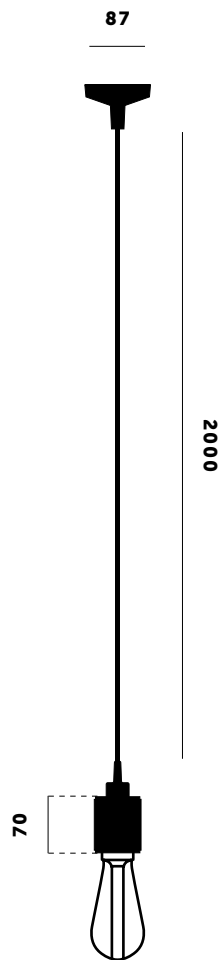

BUSTER + PUNCH

HEAVY METAL

TECH SPEC

HEAVY METAL

Single light pendant made from solid STEEL, COPPER, SMOKED BRONZE or MATT BLACK, with matt rubber detailing. Buster + Punch offers a range of light bulbs that look great with this light and are sold separately.

busterandpunch.com
info@busterandpunch.com

BUSTER + PUNCH

HEAVY METAL

SPECIFICATIONS:

E27 screw
 200-240V
 IP20
 Maximum 40W bulbs
 Bulbs sold separatley

FINISH

-  steel
-  copper
-  smoked bronze
-  matt black