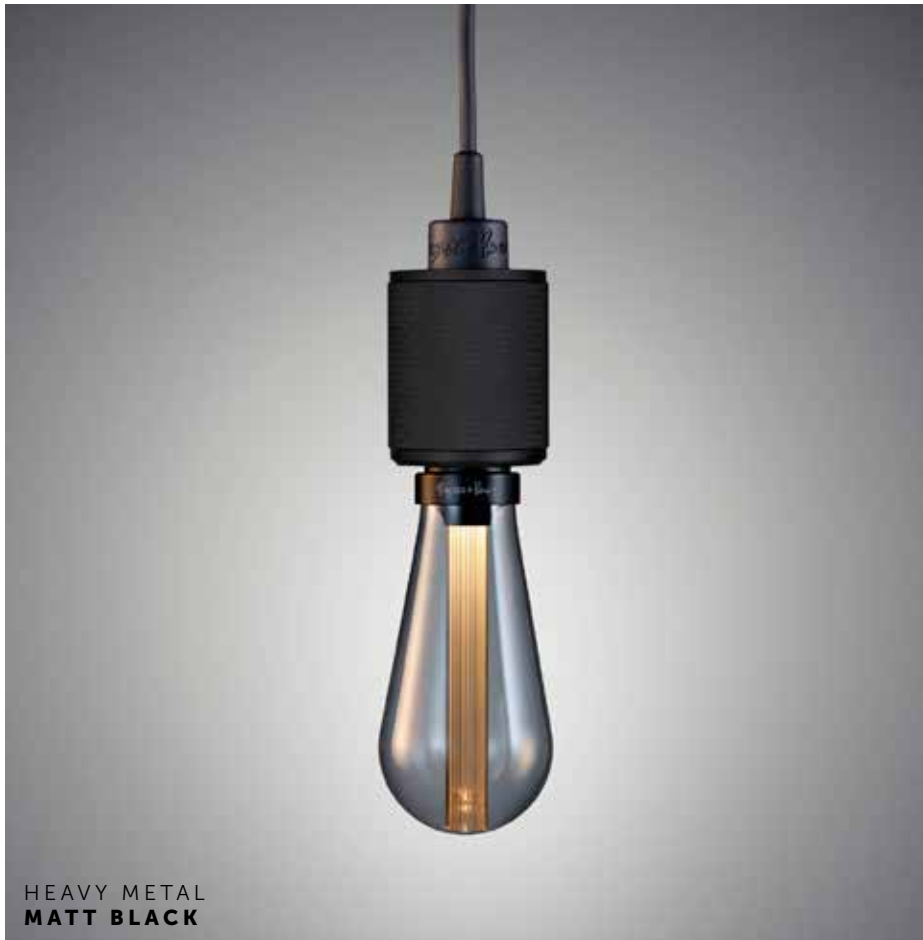

BUSTER + PUNCH

HEAVY METAL

TECH SPEC

HEAVY METAL

Single light pendant made from solid STEEL, COPPER, SMOKED BRONZE or MATT BLACK, with matt rubber detailing. Buster + Punch offers a range of light bulbs that look great with this light and are sold separately.

busterandpunch.com
info@busterandpunch.com

BUSTER + PUNCH

HEAVY METAL

SPECIFICATIONS:

E27 screw
 200-240V
 IP20
 Maximum 40W bulbs
 Bulbs sold separatley

FINISH

-  steel
-  copper
-  smoked bronze
-  matt black